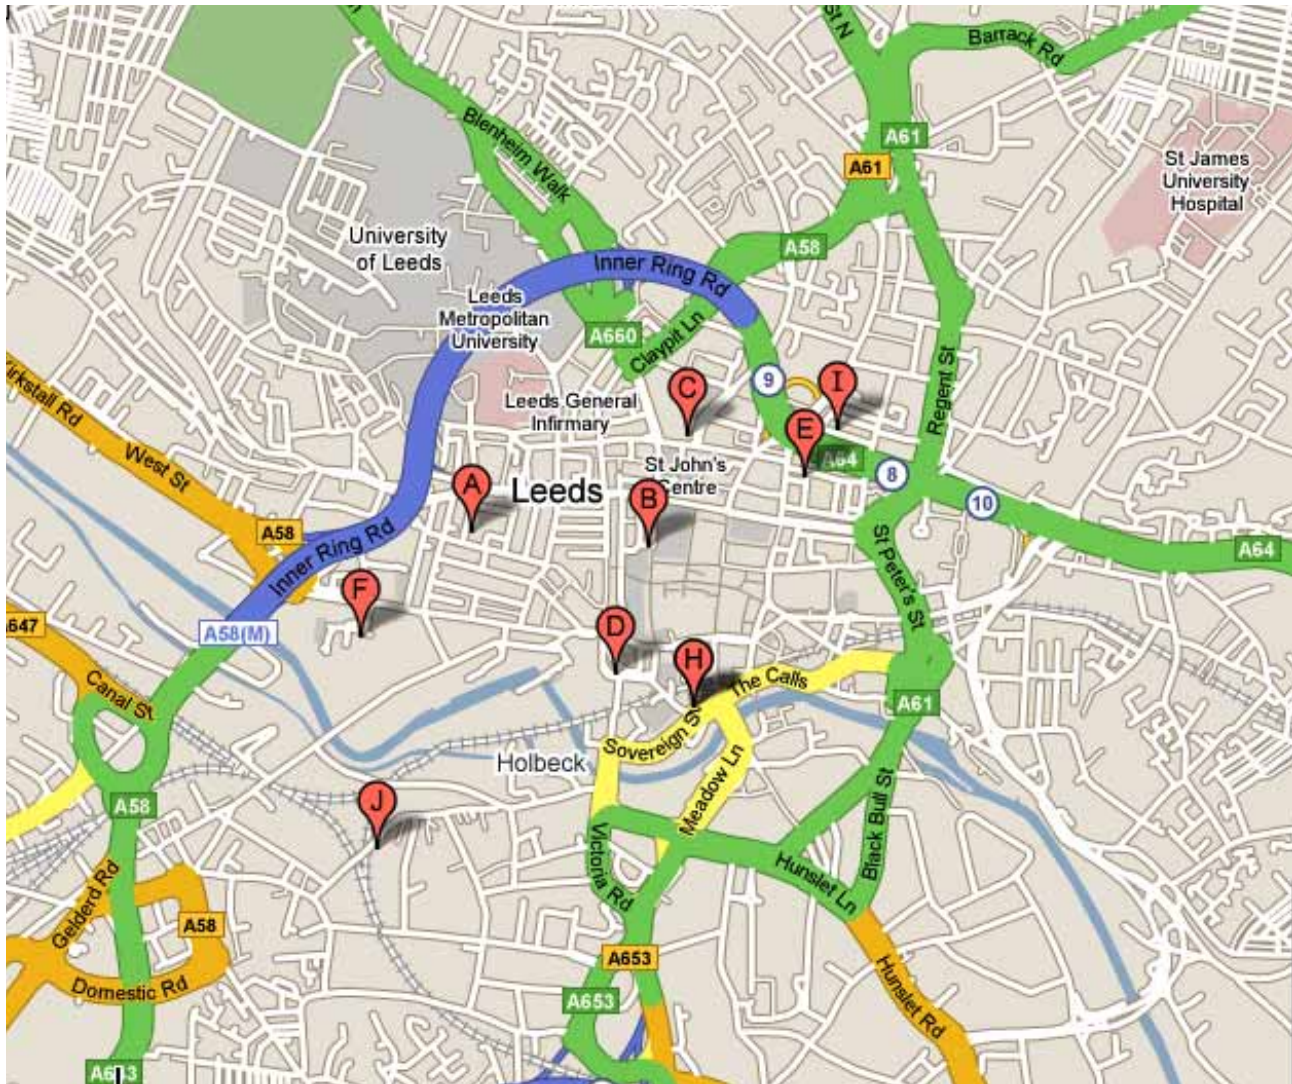

CAR PARKS - LEEDS

A. Yorpark

23 Park Sq South, Leeds, LS1 2ND
(Telephone: 0113 243 1658)

B. National Car Parks Ltd

67 Albion Street, Leeds City Centre,
Leeds, LS1 5AA
(Telephone: 0113 245 9687)

C. Q Park Ltd

I. Total Parking

Trafalgar Street Car Park, Trafalgar
Street, Leeds, LS2 7BF
(Telephone: 0113 246 1729)

J. Total Parking

Water Lane, Leeds, LS11
(Telephone: 07971 478 643)